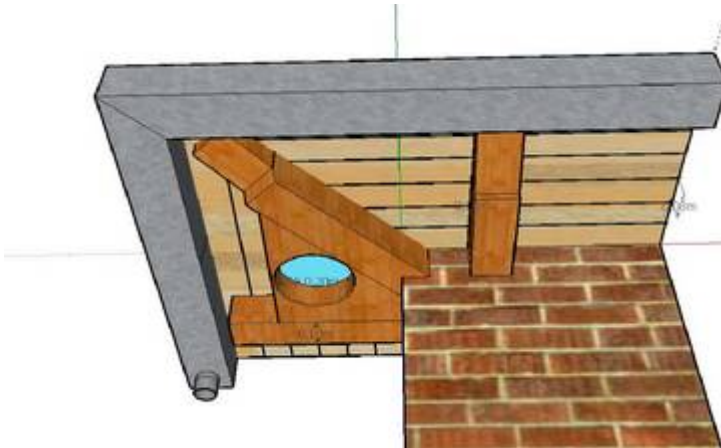

Holliday resort in Turkey secured by AXIS Videocameras

For more security the management from this resort chooses AXIS networkcameras. One of the demands from this customer was a observation system which is flexible with PTZ function but not so visible like a domhousing. One solution is to build in the AXIS 215 in false ceiling mount under the roof. In addition the housing should be small as possible, heated, waterproof and with a build in power supply and fans.

As a first step we get mechanical drawings from the owner and remodell our housing ,ordernumber 9500, for use with the 215. Also we paint the glasscover in the colour he wants to have.

Camera after final installation

Here are the mechanical drawing we get from the customer to fit in the housing

Housing 9500:

False ceiling housing, water proof with heater, fan, build in power supply and fan.

NEW!! Now available housing with AXIS 232 mounting kit