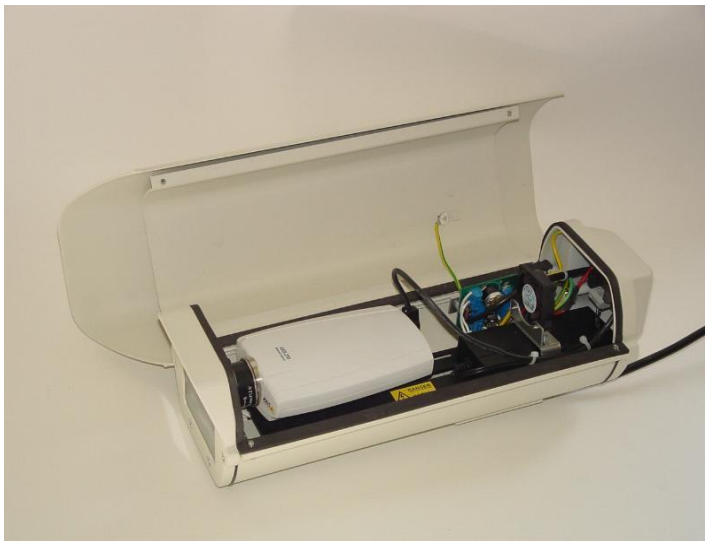

Aluminum outdoorhousing

This standard aluminium housing fits for all Axis fixed cameras . The housing is side open for easy and quick installation. The IP rank is IP 66 and the cable outlet is trough a wallmount with covered cable management.

The standard color is grey, but you can order it in the **color you want** .

This housing gives you a good quality to a unbeatable price and is a good alternative to AXIS original accessories.

Ordernumber: 8200

Ordernumber:8201

Features:

- Type: Indoor /Outdoor
- Material: Aluminium
- Color: Beige
- Dimension: 140 x 112 x 400mm
- Window: 70 x 70 mm
- Input Voltage: AC 230V 50Hz, 12VDC or 24V AC models are also available
- Control Temperature:
Heater Blower
ON : 15°C 3°C ON : 35°C 3°C
OFF: 25°C 3°C OFF: 25°C 3°C
- Safety Certifications: CE, IP66, 66, ROHS, WEEE
- Weight: 1510g