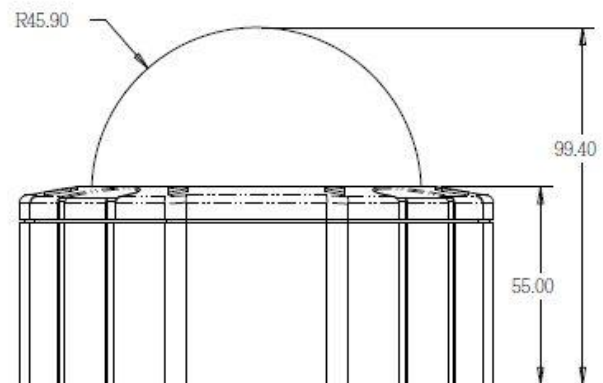

Mounting adaptor for AXIS pendat kit

Franz Video Equipment Rev.01/2010