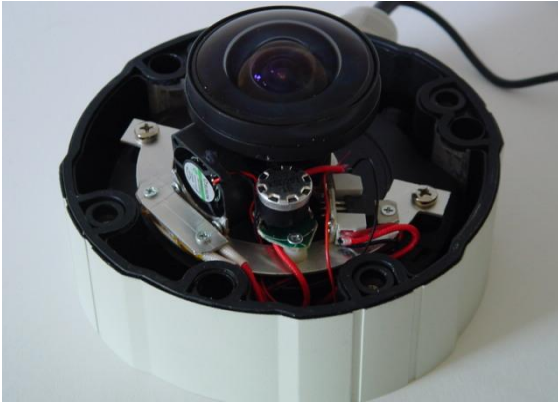

Outdoorhousing for AXIS 216

To use the AXIS 216 outdoor or in public places like subways ect , we offer a special massive alluminium housing with vandal proof glas. Also the waterprotection is ranked IP 67. As an option you can order also a heater and fan kit for low temperatures. The best thing is, that this housing is not much bigger than the original camera housing. The camera is easy to mount inside with just 2 screws.

Ordernumber : 10204

The housing also can be mounted on our adjustable wallmount

Ordernumber: 10100

Heater/fankit

To use the housing in low temp areas we offer also a heater/ fan kit.

For temperatures below -30 degree also a double heater version is available.

The heater/fan is electronic controlled. The kit comes with a power supply

Ordernumber: 10205

Mounting adaptor for AXIS pendat kit

Franz Video Equipment Rev.01/2010