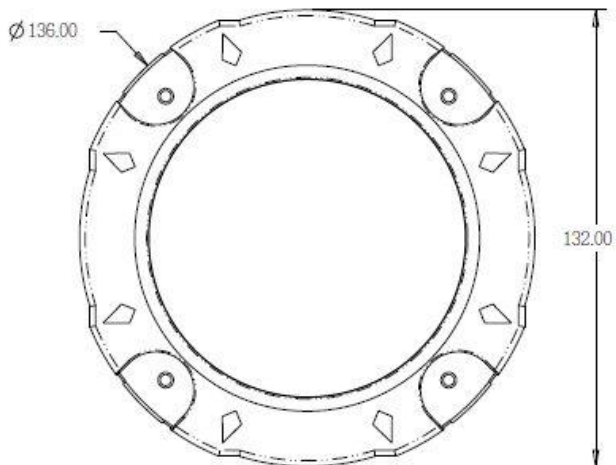

Mounting adaptor for AXIS pendat kit

Franz Video Equipment Rev.01/2010