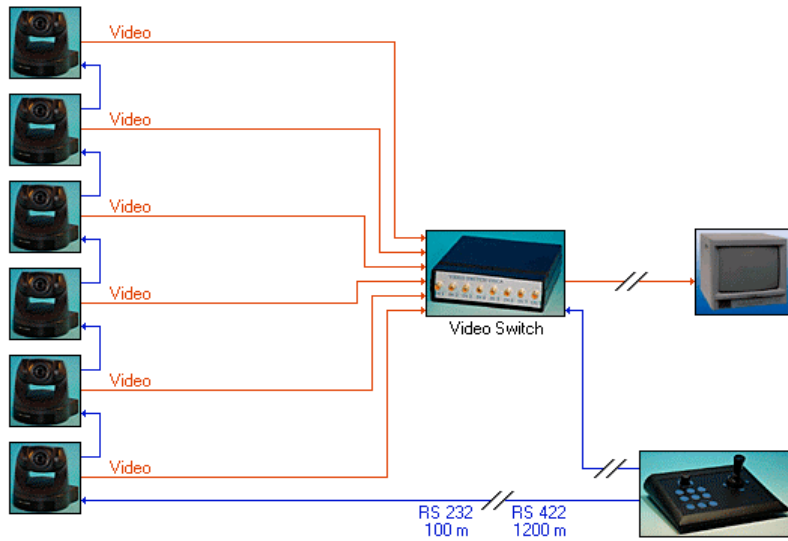

New Features:

Manual Focus adjustment

Manual DAY/NIGHT switch

White Ballance adjustment

DISPLAY ON/OFF

Camera indicator for DAISY CHAIN operation

Like the BASIC version you also have 6 PRESET switches, RS422 and RS232 output and stepless speedcontrol

Our new advanced PTZ control consol can be delvered in two versions.

STANDARD with DAISY CHAIN control (up to 6 cameras)

or STARNET.(up to 12 or more cameras)

This makes you more flexible to choose a panel for your belongings.

DAISY CHAIN

The classic option for controlling up to 6 cameras is the DAISY CHAIN wiring. The control signal (RS232 or RS422) goes from one camera to the next. The cameras will be selected with the "SELECT" switch on the panel. If you want to select also the video signal you have to use our VIDEOSWITCH. The box will select the videosignals synchronous to the control selection. The Videoswitch is an optional accessory .

Starnet

Wiring with STARNET means, that you connect every camera directly to the control consol. The RS232/RS422 signals and videosignal of every camera goes to the panel. With an additional switch on the panel you can select the control and the videosignal at once. Because you need more connectors on the back, the design from the panel gets bigger, even when you connect more than 3 cameras. Below you see some samples. We can built the control consol in your design