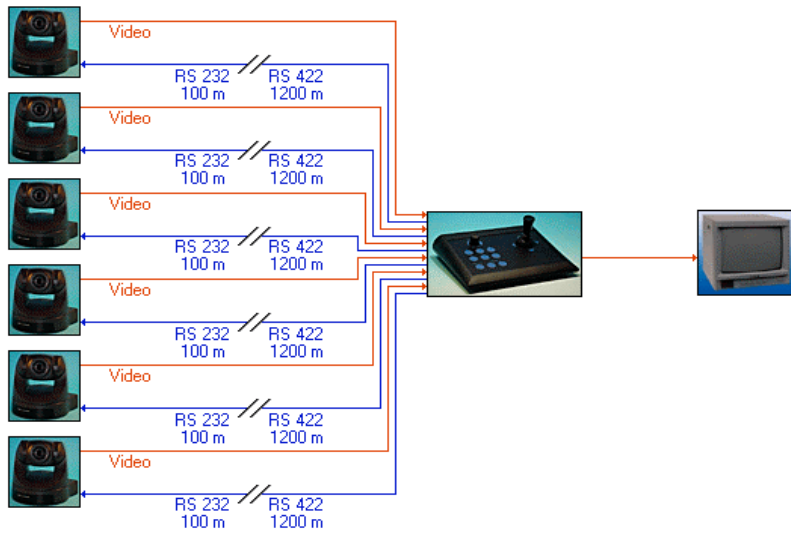

Our new advanced PTZ control consol can be delvered in two versions.

STANDARD with DAISY CHAIN control (up to 6 cameras)

or STARNET.(up to 12 or more cameras)

This makes you more flexible to choose a panel for your belongings.

DAISY CHAIN

The classic option for controlling up to 6 cameras is the DAISY CHAIN wiring. The control signal (RS232 or RS422) goes from one camera to the next. The cameras will be selected with the "SELECT" switch on the panel. If you want to select also the video signal you have to use our VIDEOSWITCH. The box will select the videosignals synchronous to the control selection. The Videoswitch is an optional accessory .

Starnet

Wiring with STARNET means, that you connect every camera directly to the control consol. The RS232/RS422 signals and videosignal of every camera goes to the panel. With an additional switch on the panel you can select the control and the videosignal at once. Because you need more connectors on the back, the design from the panel gets bigger, even when you connect more than 3 cameras. Below you see some samples. We can built the control consol in your design