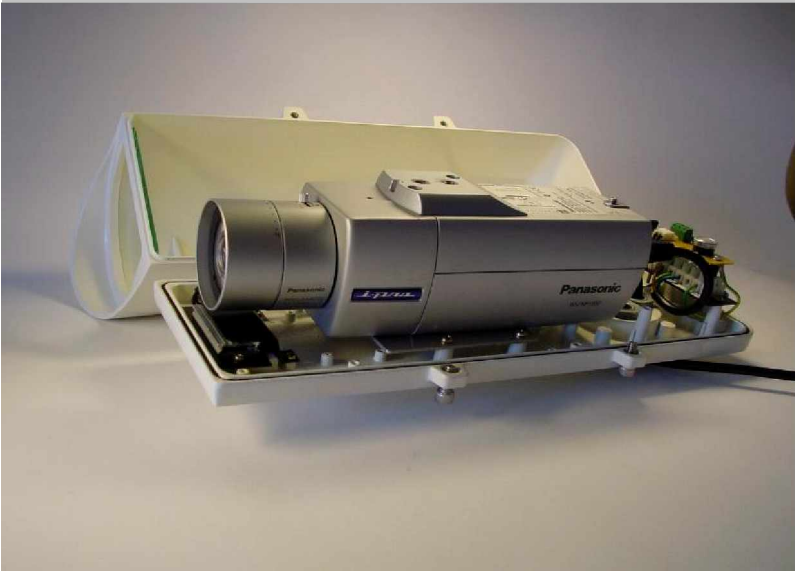

Outdoor housings PANASONIC WV-NP 1000

Aluminium Outdoorhousing IP 68

This is the housing for hard weather conditions. 100% waterproof. Massive aluminium housing, powder coated. For easy mounting the housing can be side opened.

ordernumber:	15000	outdoorhousing IP68 with heater and cameramounting set
ordernumber:	15001	wallmount

Outdoohousing IP 67 for Panasonic NP 1000

Rugged aluminiumhousing in a new design. For easy mounting the housing is side open. Powder coadest siver finsih.
Includet in the housing is a heater, fan,camera mount and the sunshield

ordernumber: 16000 outdoohousing IP67 with heater, fan, cameramount and sunshield

ordernumber: 16001 wallmount

Franz Video Equipment
WWW.Franz-Video.de