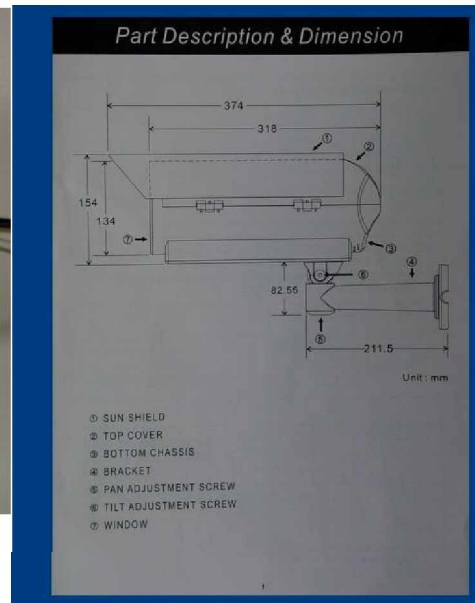

ordernumber: 16000 outdoohousing IP67 with heater, fan, cameramount and sunshield

ordernumber: 16001 wallmount

Franz Video Equipment
WWW.Franz-Video.de