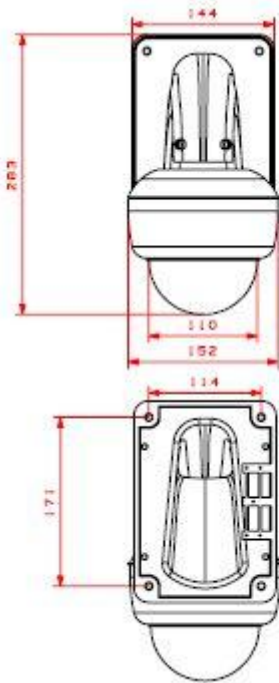

Stainless Steel Minidom

The new stainless steel minidom series are available with mounting kits for many camera models. We have kits for AXIS, SANYO or SAMSUNG cameras. Other models on request.

The housing material is 316, so it is saltwater proof. Many customers use these housings on ships or in the food industry.

The housing can be mounted directly to the wall or ceiling. Also we have a wallmount, pendet kit and a power box. Also a heater/fan kit can be mounted inside.

There are different modells with 12VDC, 24VAC, 230VAC or PoE available.