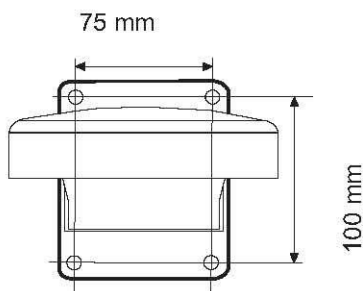

Domhousing for AXIS M1011/M1031

Aluminium domhousing with vandal proof cover. Available as an indoor or outdoor version. The camera can be adjusted inside the housing from vertical 97 to 140 degree, horizontal 360 degree. You can mount this housing directly to a wall or ceiling (mounting is included in the kit). In addition we offer an adjustable wallmount for indoor or a fixed wallmount for in- and outdoor. In this wallmount you also can integrate a power supply.

Domhousing 6100 with clear glas

Domhousing 6100 with adjustable wallmount 6101

Indoor use only!!

Wall mount

Dimension from housing 6100 with wallmount 6102

Domhousing 6100 with dark glas and wallmount 6102