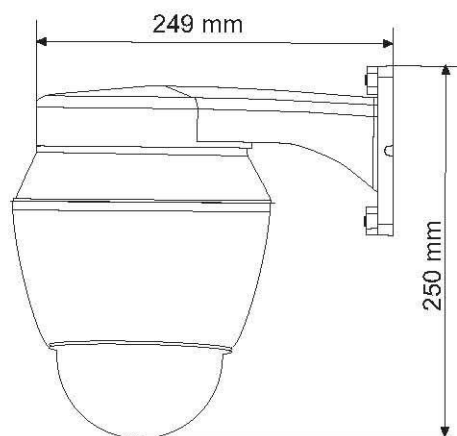

Domhousing for AXIS M1011/M1031

Aluminium domhousing with vandal proof cover. Available as an indoor or outdoor version. The camera can be adjusted inside the housing from vertical 97 to 140 degree, horizontal 360 degree. You can mount this housing directly to a wall or ceiling (mounting is included in the kit). In addition we offer an adjustable wallmount for indoor or a fixed wallmount for in- and outdoor. In this wallmount you also can integrate a power supply.

Domhousing 6100 with clear glas

Domhousing 6100 with adjustable wallmount 6101

Indoor use only!!

Wall mount

Dimension from housing 6100 with wallmount 6102

Domhousing 6100 with dark glas and wallmount 6102