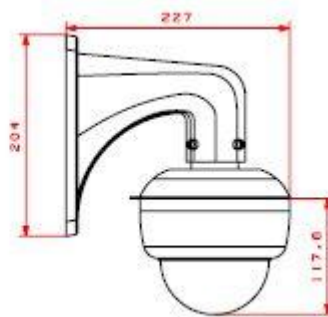

Stainless Steel Minidom

The new stainless steel minidom series are available with mounting kits for many camera models. We have kits for AXIS, SANYO or SAMSUNG cameras. Other models on request.

The housing material is 316, so it is saltwater proof. Many customers use these housings on ships or in the food industry.

The housing can be mounted directly to the wall or ceiling. Also we have a wallmount, pendet kit and a power box. Also a heater/fan kit can be mounted inside.

There are different modells with 12VDC, 24VAC, 230VAC or PoE available.