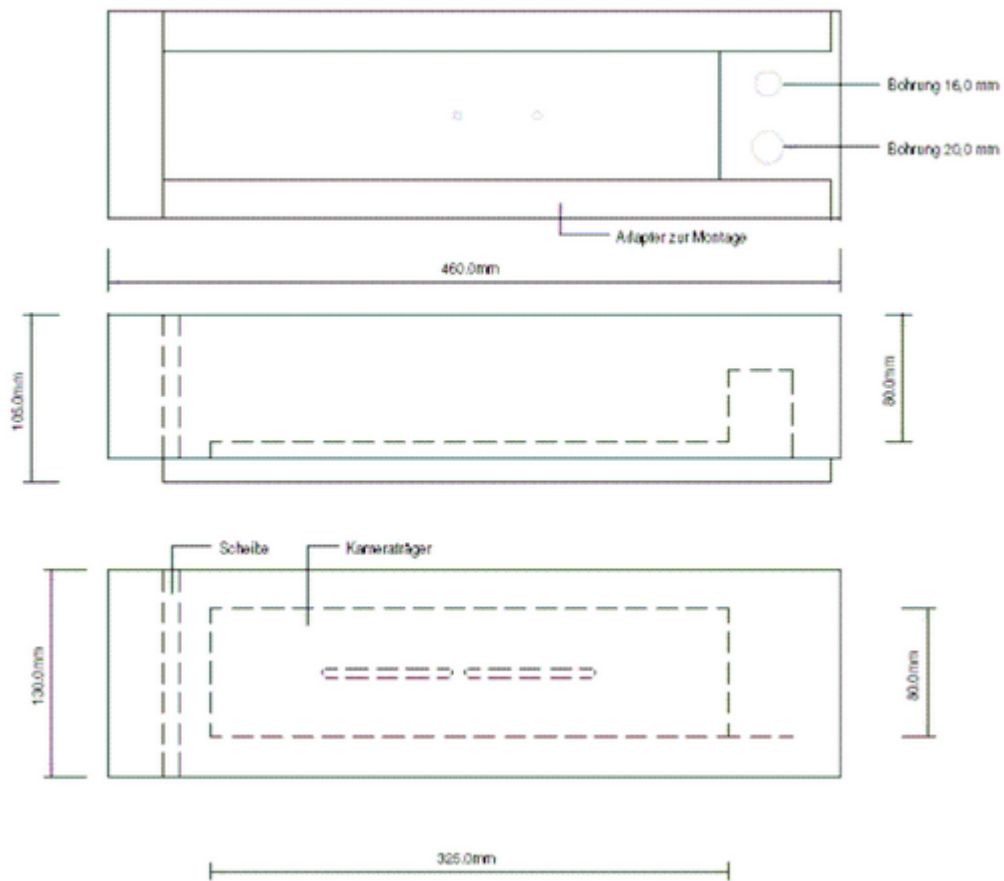

Outdoorhousing IP 69K

Stainless steelhousing for hard outdoorconditions ,certified IP69K

Highlights:

Made of stainless steel V4A (1.4571)

Cerified for IP 69K /DIN 40050 Part 9 ,optiniced for tunnels

Dimensions: 130x90x460mm

Available with different mountings

Availalable for different power supplys

Weight 5Kg

Housing stainless steel IP69K

Ordernumber: 11990

Heaterkit with fan and electronic control board

Ordernumber: 11991

Power supply