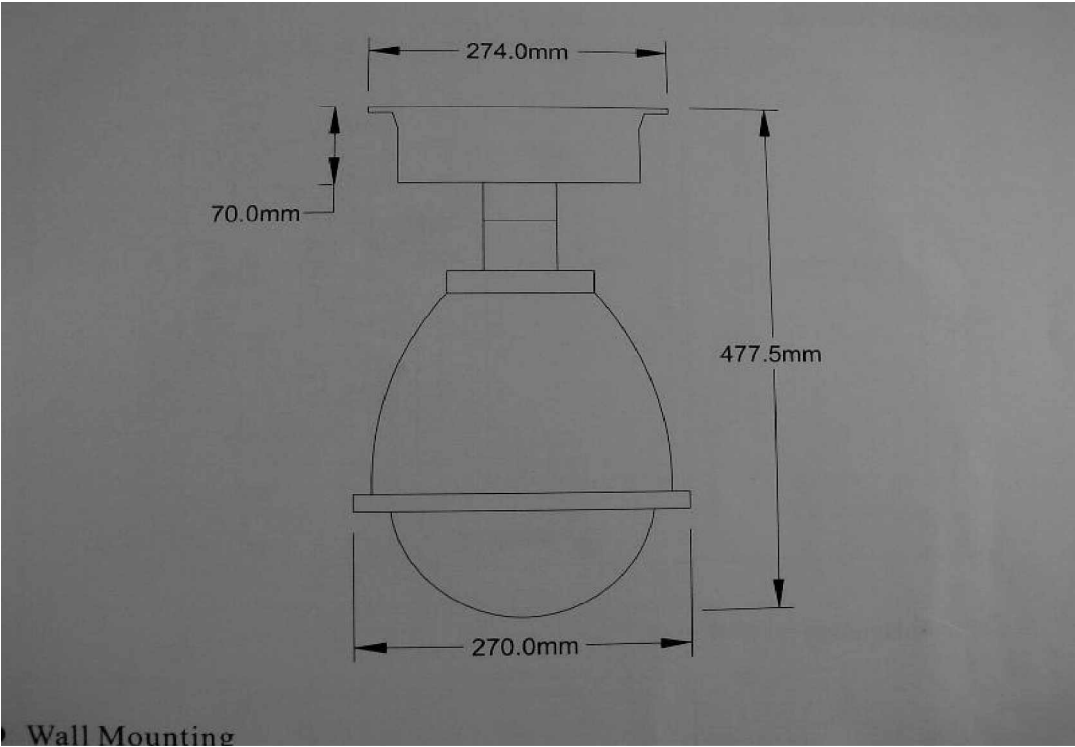

## **New Outdoorhousing IP 68!! For AXIS 231/232**

In addition to our standard outdoorhousing we now have a IP68 version with anti vandal glas.  
The housing are equipped with a electronic controlled heater and fan assistant.  
The housing set is available as ceiling and wallmount model.  
At the end of the wall or ceiling bracket is a aluminium adapter box.  
Here you can make your wiring connections and built in additional electronic.  
Pole or corner mount brackets also can be deliverd.

Specification:  
 Bracket: Aluminium  
 Top: Flame resistant ABS  
 Housing: Polycarbonat  
 heater activation: ON +15C OFF: +25C  
 fan activation ON:+35C OFF: +25C  
 weight: 5 KG  
 classified: IP68  
 glas resist a hammer with 10 lbs