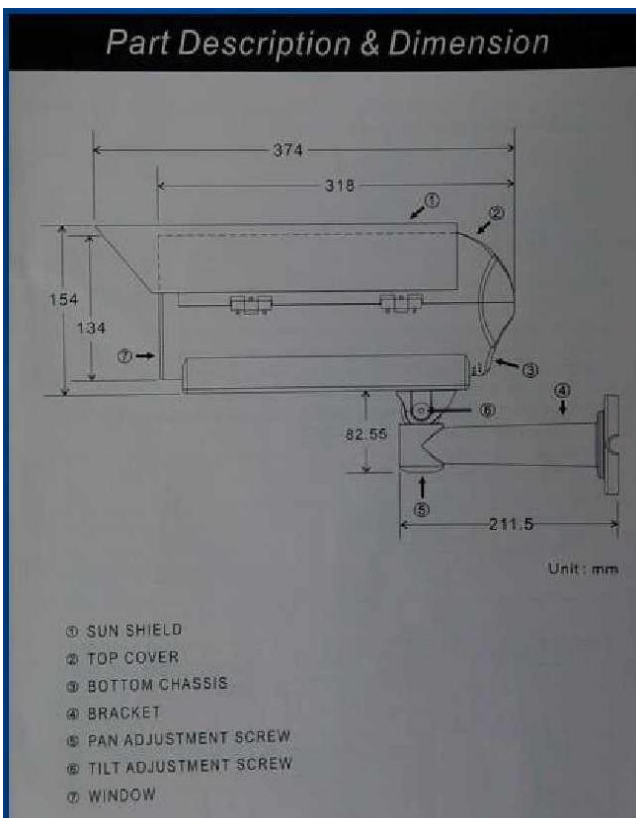

## Outdoorhousing IP 67

Full aluminium outdoorhousing in a special design and high quality finish. The housing can be side opened for quick and easy installation. Also available is a massive wallmount with covered cable channel