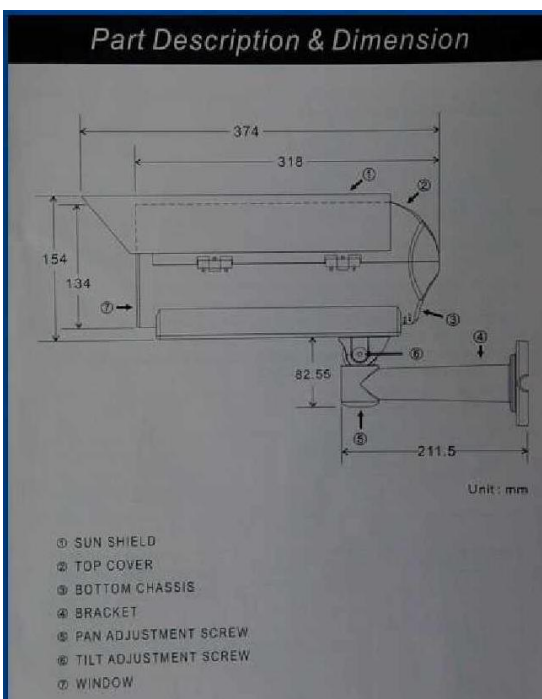

Outdoorhousing IP 66 with build in IR-LED

Full aluminium outdoorhousing in a special design and high quality finish. The housing can be side open for quick and easy installation. Also available is a massive wallmount with covered cable chanel. The build in LED's are available in 850 and 975nm. At nighttime the illuminator switches on automaticly (level can be adjusted) or over a triggersignal coming from the camera. Also you can choose an illumination angle from 10 or 30 degree. The livetime of the LED's are appx. 20000h. The housing can be used for cameras with max. size 88x58x230mm