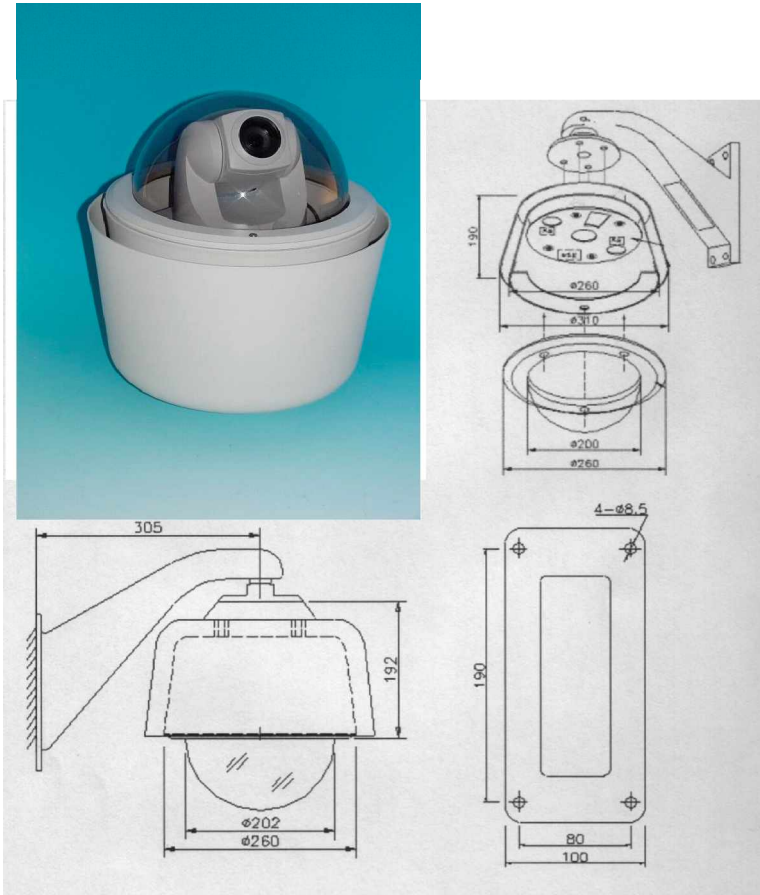

Outdoorhousing IP 66

The outdoorhousing ECO is completely made of ALUMINIUM, powdercoated. The housing is equipped with heater, fan, camera power supply and camera mounting. It comes completely wired, so you just have to build in the camera with 3 screws.

As accessories you can order different mountings for wall, ceiling or polemount.

Wallmount:	Aluminium
domhousing	aluminium
domglas	Polycarbonat,
Heater	ON +15C OFF: +25C
Fan	ON:+35C OFF: +25C
Weight	3 KG
IP class	IP66
temp.range:	"+40 bis -20 Grad " with standard heater
	"+40 bis -35 Grad with advanced heater unit
	Also we can build in additional heaters if needet.