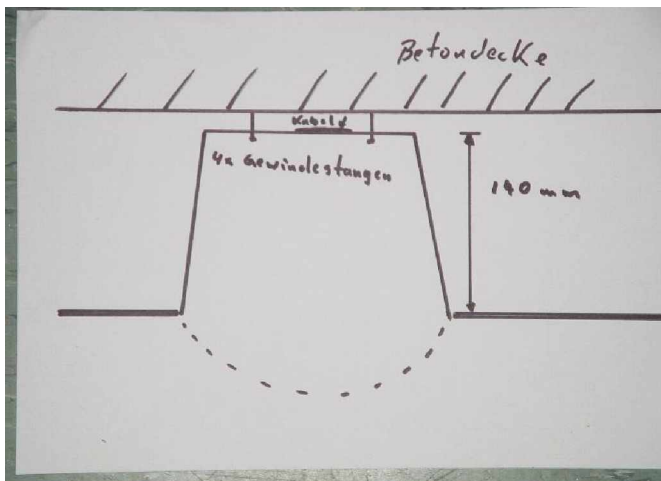

Indoorhousing

This housing bases on the ECO outdoormodell. The difference is, that this housing do not have a shunshield, heater and fan.
Includet in the set is a mounting for the camera powersupply and the camera.
All accessories from the Modell 9100 can be used here also

Special housing for false ceiling mount

This unit can be built into false ceiling. The housing can be mounted over 4 screws to the ceiling behind. This system is working from 150 mm up to 200mm distance from ceiling to false ceiling.
The ring can be delivered in a colour you need (RAL)
The housing comes with decor ring, camera and power supply mounting.