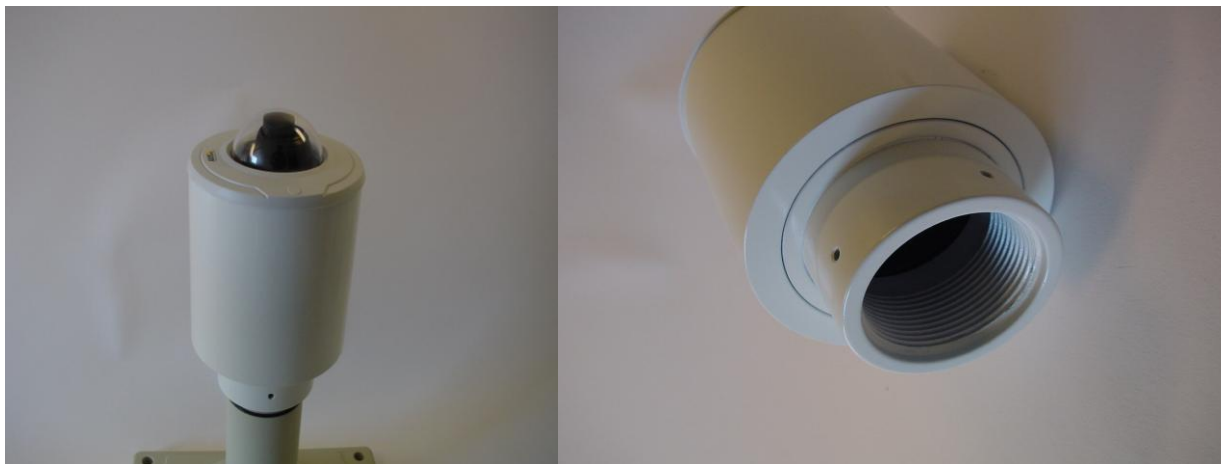

Housing for high ceiling mount

Using the AXIS 3011 in high ceiling rooms like warehouses or super markets you can use our new housing for it. The camera can be easy mounted into our housing. On the backside you have a threat for 1 ½” US waterpipes. The housing is made of massive aluminium. Standard color is grey but you can order it in **any RAL color you like**.

Ordernumber: 3001

Accessories and ordernumbers:

Housing for high ceiling, aluminium with 1 ½” threat ordernumber: 3001

Extention pipe (0,5m) with treat, aluminium, powder coadet ordernumber: 3002

Extention pipe (1,25m)with treat, aluminium, powder coadet ordernumber: 3003

Pipe connector ordernumber: 3004

Ceiling mount with 0,3m pipe and massive base plate ordernumber: 3005

Franz Video Equipment Rev.01/2010