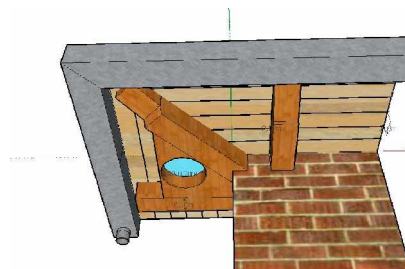

New domhousing for PANASONIC 202/381/481/581 series

Full aluminium domhousing with build in camera power supply IP 66. The new housing is very small and fits perfect to this camera modells. A big varie of accessories like wallmount, pol and corner adaptors are also available. The housing will be delivered complete wired and tested to 100% so it is ready to use. Fast and easy assembly from the camera.

Heated housing for false ceiling mount (outdoor)

this housing is waterproof and have a build in camera power supply, heater and fan. So it will be possibel to mount this housing outside under a roof or on ships.