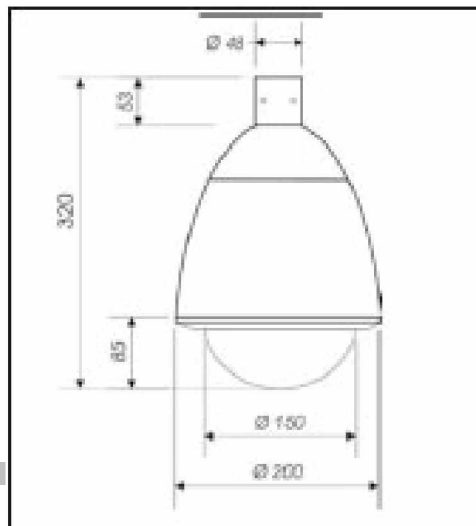

New domhousing for PANASONIC 202/381/481/581 series

Full aluminium domhousing with build in camera power supply IP 66. The new housing is very small and fits perfect to this camera modells. A big varie of accessories like wallmount, pol and corner adaptors are also available. The housing will be delivered complete wired and tested to 100% so it is ready to use. Fast and easy assembly from the camera.