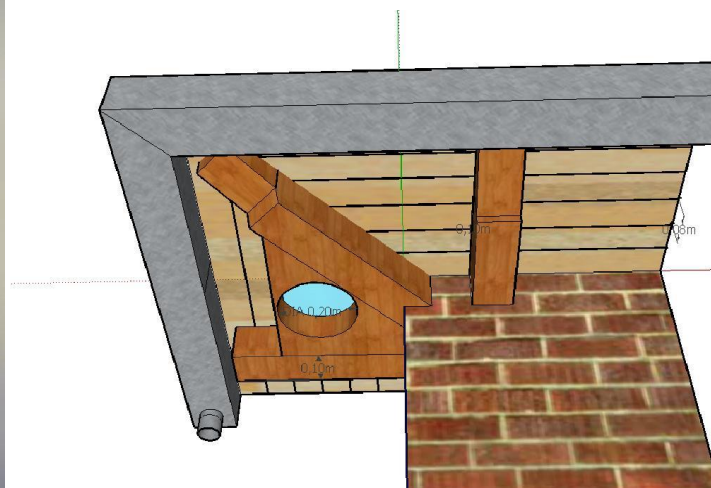

Waterproof housing for false ceiling mount

This housing protects the camera against moisture and dirt. So you can use it outdoor under a porch or catslide roof. The housing got a electronic controlled heater and fan inside. Also you can order it with build in power supply or full PoE splitter. The domglas mounting ring can be delivered in the RAL color you like.

Ordernumber: 9500

The housing is fully wired, mounted and ready to use. In the kit also the cameramounting is included.

Color example

mounting example under the roof.

Ordernumbers:

Waterproof false ceiling housing with electronic controlled heater and fan,