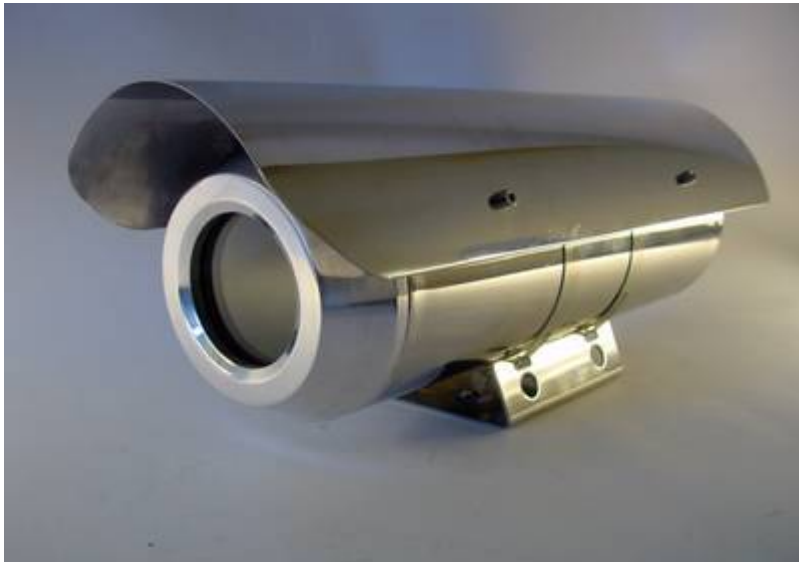

**Stainless Steel housing for fixed cameras**

Special for ships, harbours or areas with hard weather conditons we design or new stainless steel outdoorhousing.  
 This housing can be used with saltwater and have a IP 67 protection.  
 Standard is a heater and fan. Beside models from other companys this one is well designed and small.

The camera can be mounted easy to the housing. (Pleace note by using AXIS 221 you have to remove the cap from the DC-lens connector)

**Wallmount:**

**Specifications:**

Dimension without sunshield:	293x113,5mm
water resistance:	IP 67
material:	stainless steel 304
camerahousing including:	housing, camera mounting, heater, fan
option:	build in power supply wallmount