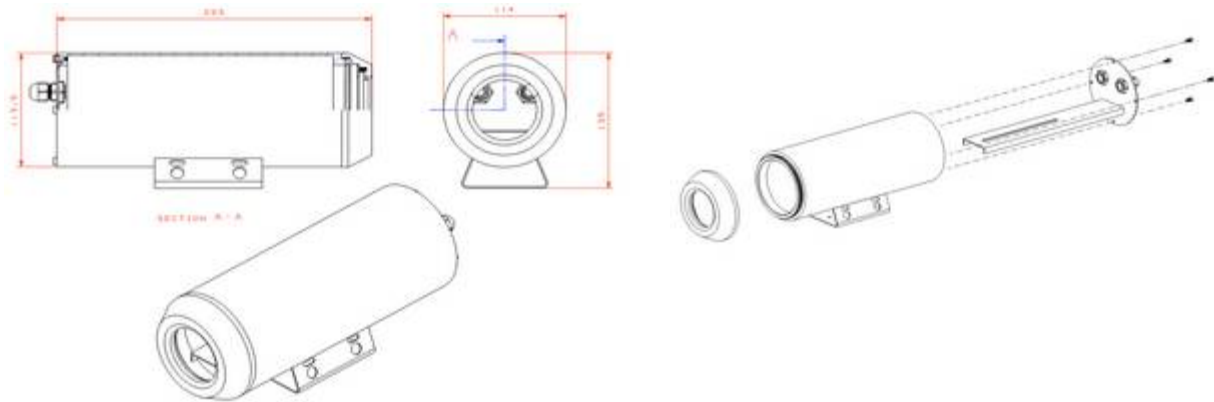

**Stainless Steel housing for fixed cameras**

Special for ships, harbours or areas with hard weather conditons we design or new stainless steel outdoorhousing.  
 This housing can be used with saltwater and have a IP 67 protection.  
 Standard is a heater and fan. Beside models from other companys this one is well designed and small.

The camera can be mounted easy to the housing. (Pleace note by using AXIS 221 you have to remove the cap from the DC-lens connector)

**Wallmount:**

**Specifications:**

Dimension without sunshield:	293x113,5mm
water resistance:	IP 67
material:	stainless steel 304
camerahousing including:	housing, camera mounting, heater, fan
option:	build in power supply wallmount