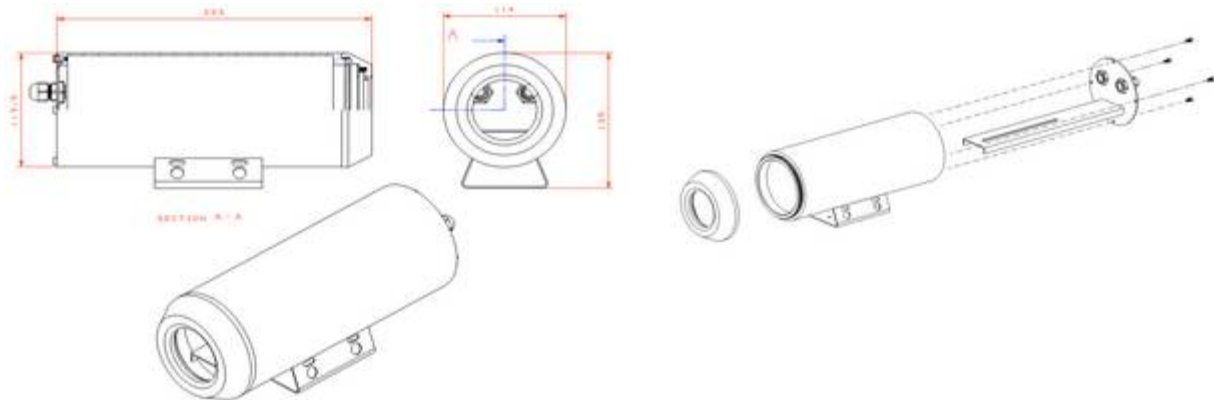

**Stainless Steel housing for fixed cameras**

Special for ships, harbours or areas with hard weather conditons we design or new stainless steel outdoorhousing.  
 This housing can be used with saltwater and have a IP 67 protection.  
 Standard is a heater and fan. Beside models from other companys this one is well designed and small.

The camera can be mounted easy to the housing. (Pleace note by using AXIS 221 you have to remove the cap from the DC-lens connector)

**Wallmount:**

**Specifications:**

Dimension without sunshield:	293x113,5mm
water resistance:	IP 67
material:	stainless steel 304
camerahousing including:	housing, camera mounting, heater, fan
option:	build in power supply wallmount