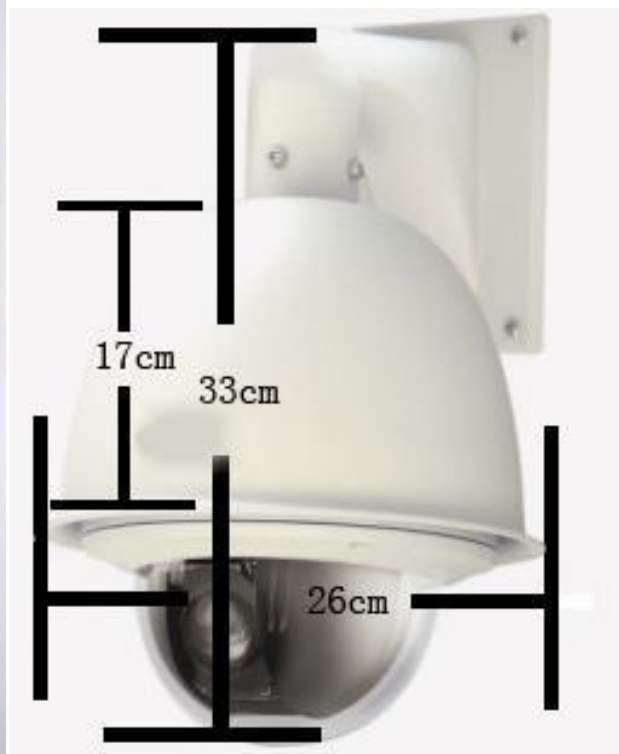

## Stainless steel domhousing

Special for use on ships, harbours or areas with hard weather condition we offer now the new stainless steel domhousing. This housing can be used with saltwater and is ranked IP 68.

In the standard version you get the housing equipped with 3 fans, 2 heater, build in power supply, sunshield and the camera mounting. All is mounted, wired and ready to use. In addition we offer a 12VDC,24VAC and a full PoE version with build in high PoE splitter.

## Ordernumbers:

**Full stainless steel domhousing** with intelligent temp. control, sunshield

Build in wide range power supply (90-240VAC, camera mounting

**ordernumber:9000**

**Full stainless steel domhousing** with intelligent temp. control, sunshield