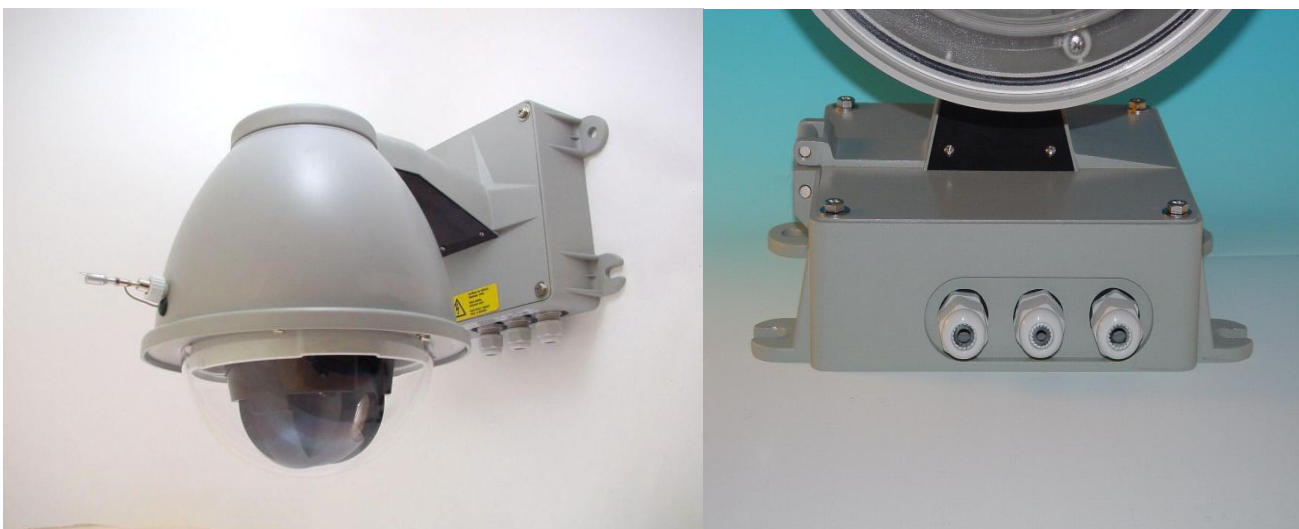

## Outdoordomhousing IP 68 for AXIS P55 and Q 60 series

Rugged outdoordomhousing with connector box and vandal proof glas. The wall (or ceiling) mount is part of the connector box and is massive with coverd cable channel. So the movement through wind is come to a minimum. Inside the connector box you have space to build in additional electronic like wireless equipment or optical converter. You will get the housing fully wired assembled and ready to use.

The housing is available with build in 90-230VAC power supply, 12VDC version or as a full PoE with build in high PoE splitter

### Special features:

- **Multible power inputs, 12VDC, 24VDC, POE, 90-230VAC**
- **Access to Audio and I/O from the camera**
- **IP 68**
- **No gap in the glas, you can use the full pan/tilt area without any unsharp areas**
- **Vandal proof glas**
- **Massive wall or ceiling mount**
- **In the connector box are space for additional electronic like W-Lan or optical converters**
- **Made for the P55 and Q 60 indoor series, so there is not a big price difference to the AXIS "E" version**

Build in W-Lan transmitter

Build in outdoor microfon

Specification:

Bracket:	Aluminium
Housing:	Flame resistant ABS
domglas	Polycarbonat
classified:	IP 68
heater activation:	ON +15C    OFF: +25C
fan activation	ON:+35C    OFF: +25C
glas resist a hammer with 10lbs	