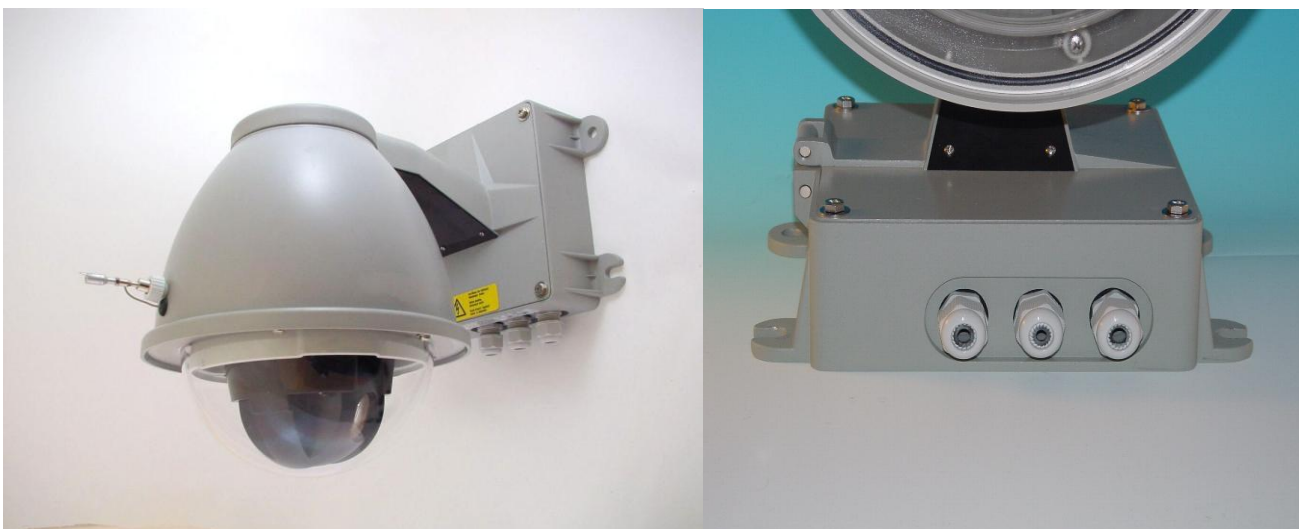

## Outdoordomhousing IP 68 for AXIS P55 and Q 60 series

Rugged outdoordomhousing with connector box and vandal proof glas. The wall (or ceiling) mount is part of the connector box and is massive with coverd cable channel. So the movement through wind is come to a minimum. Inside the connector box you have space to build in additional electronic like wireless equipment or optical converter. You will get the housing fully wired assembled and ready to use.

The housing is available with build in 90-230VAC power supply, 12VDC version or as a full PoE with build in high PoE splitter

### Special features:

- **Multible power inputs, 12VDC, 24VDC, POE, 90-230VAC**
- **Access to Audio and I/O from the camera**
- **IP 68**
- **No gap in the glas, you can use the full pan/tilt area without any unsharp areas**
- **Vandal proof glas**
- **Massive wall or ceiling mount**
- **In the connector box are space for additional electronic like W-Lan or optical converters**
- **Made for the P55 and Q 60 indoor series, so there is not a big price difference to the AXIS “E” version**

Build in W-Lan transmitter

Build in outdoor microfon

Specification:

Bracket:	Aluminium
Housing:	Flame resistant ABS
domglas	Polycarbonat
classified:	IP 68
heater activation:	ON +15C    OFF: +25C
fan activation	ON:+35C    OFF: +25C
glas resist a hammer with 10lbs	