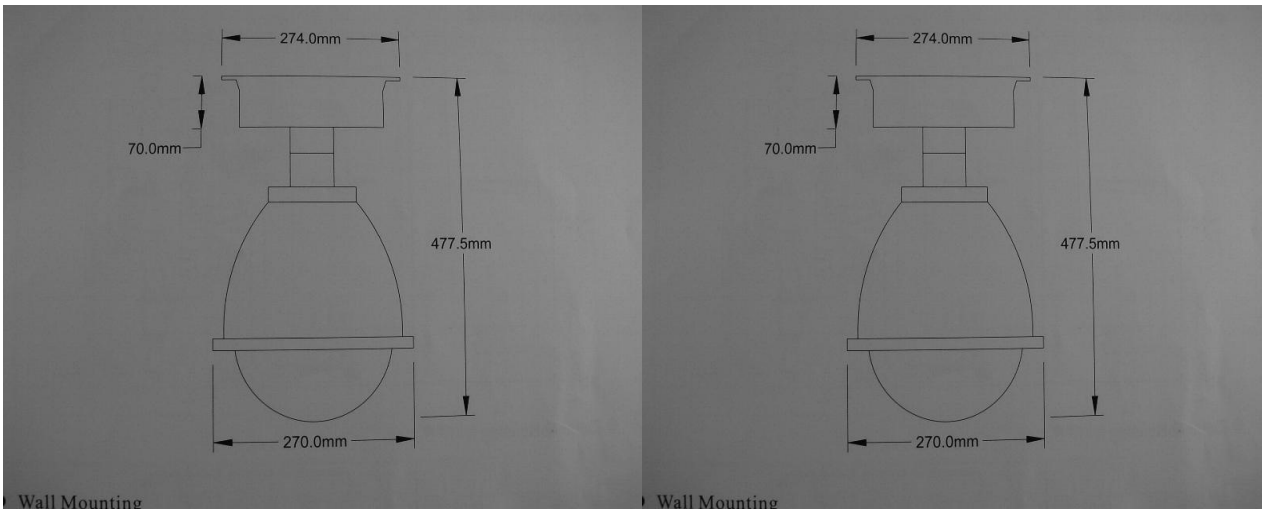

Build in W-Lan transmitter