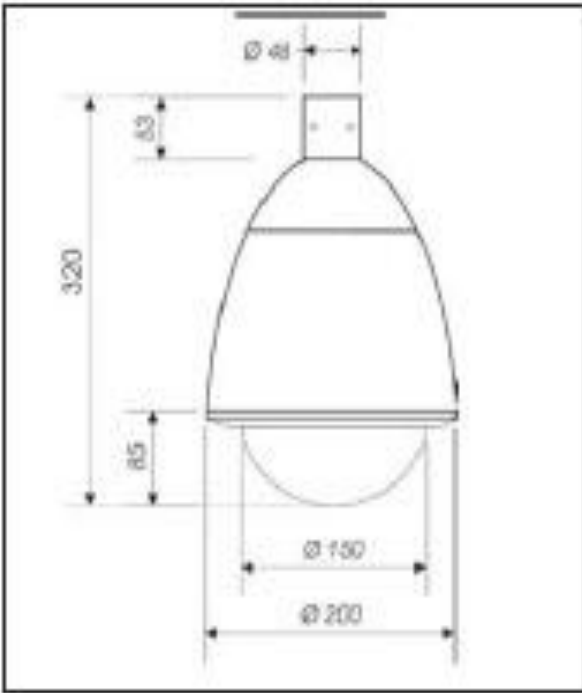

Ordernumber: 9400

Ordernumbers:

**Outdoorhousing** IP66, with build in power supply 90-240VAC,

2 heater,3fan ,camera mounting, fully mounted and wired

ordernumber: 9400

**Outdoorhousing** IP66, 12VDC modell

**Wallmount**

ordernumber: 9405

**Ceiling mount**

ordernumber: 9401

**Polemount**

ordernumber: 9117

**Adapter for 1 ½” water pipes**

ordernumber: 9401