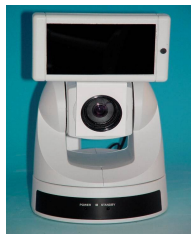

Accessories AXIS 214

The new Version 2006 is smaller and had less weight with the same power.
IR-LED 875nm with a range up to 8-10m. Moves with the camera. Available with or without build in Microfon .Easy to mount to the filterring adapter from the camera.