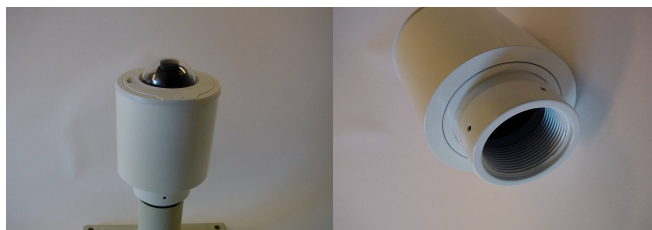

housing	3001
extention pipe 0,5m	3002
extention pipe 1,25m	3003
pipeconnector	3004
ceilinga mount	9301

Wallmount

For mounting on walls or colums we offer a rugged aluminium housing.
The housing can be delivered in different colors.

housing	3002

We also offer special solutions for this cameramodel shown on the catalog SHOP you will find on our homepage. Prices on request