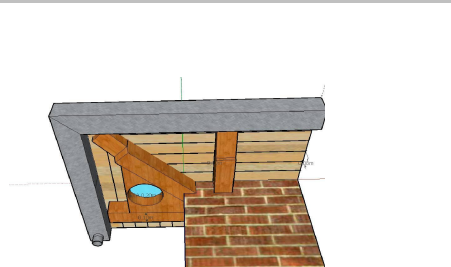

Also in other colors available

outdoorhousing IP 66 /AXIS 215 9400
wallmount: 9305
ceiling mount 9301
pole mount 9117
corner mount 9109
build in camera power supply 9309
PoE kit for AXIS high PoE splitter (splitter and injector not includet) 9011
in this version you get the housing with mountings for AXIS high PoE splitter completely wired and ready to use.
FALSE CEILING MOUNT HOUSING FOR AXIS 215/213/216