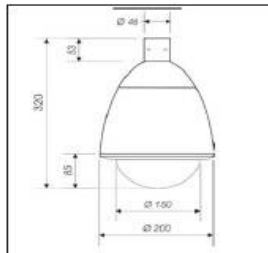

outdoorhousing IP 66 /AXIS 216 9300
wallmount: 9305
ceiling mount 9301
pole mount 9117
corner mount 9109
build in camera power supply 9309
PoE kit for AXIS high PoE splitter (splitter and injector not includet) 9011
in this version you get the housing with mountings for AXIS high PoE splitter completely wired and ready to use.