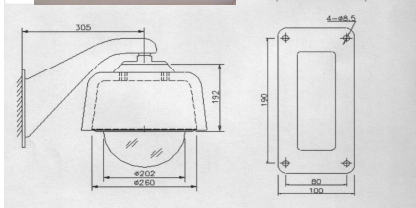

Outdoordomhousing IP 66 for AXIS 213/214/215

Aluminium, build in heater, fan and camera power supply.

Other colors also available