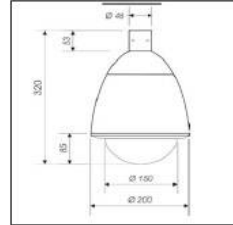

small outdoorhousing with ni IP66
Aluminiumdom , powder coadet with heater and fan
The housing is completely mounted, wired and ready to use

Also in other colors available