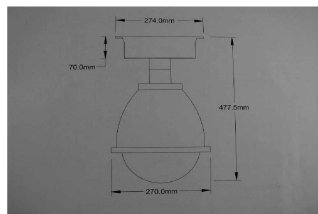

Domhousing IP 68 for Axis 213

Outdoorhousing for Axis 214 for hard outdoor conditions. This unit comes with a massive aluminium connector box, built in wallmount domhousing with heater and fan. Also a vandal proof glass is included. In the connector box you will find place for building in additional electronic for the camera.

Specification:

Brecket: Aluminium
Top: Flame resistant ABS
Housing: Polycarbo OFF: +25C
heater activation: ON +15C OFF: +25C
fan activation: ON:+35C
weight: 5 KG
classified: IP68
glas resist a hammer with 10 lbs
Standard Temp. Range: -25 to +50 degree*
Also we can build in additional heater for lower temperatures.

**Outdoorhousing IP68
Pole/Cornermount adapter
Self cleaning glass**

**Part.Nr.:9000
Part.Nr.:9009
Part.Nr.:9011**

* please note, that the AXIS 213 can work only up to 45 degree.

Camera mounting ,INDOOR

Aluminium Wallmount with massive ball joint. The mounting plate fits perfect to the camera and is easy to mount. The ball joint can be fixed over a screw

Part.Nr.:4007