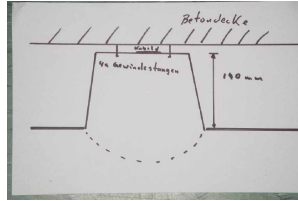

**Part.Nr.:9200**

**Special housing for false ceiling mount**

**Part.Nr.:9300**

This unit can be built into false ceiling. The housing can be mounted over 4 screws to the ceiling behind. This system is working from 150 mm up to 200mm distance from ceiling to false ceiling. The ring can be delivered in a colour you need (RAL). The housing comes with decor ring, camera and power supply mounting.