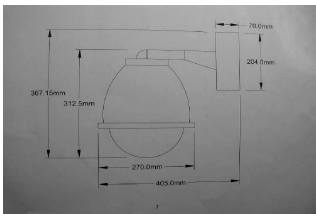

Domhousing IP 68 for Axis 213

Outdoorhousing for Axis 214 for hard outdoor conditions. This unit comes with a massive aluminium connector box, built in wallmount domhousing with heater and fan. Also a vandal proof glass is included. In the connector box you will find place for building in additional electronic for the camera.

Specification:

Brecket: Aluminium
Top: Flame resistant ABS
Housing: Polycarbo OFF: +25C
heater activation: ON +15C OFF: +25C
fan activation: ON:+35C
weight: 5 KG
classified: IP68
glas resist a hammer with 10 lbs
Standard Temp. Range: -25 to +50 degree*
Also we can build in additional heater for lower temperatures.

**Outdoorhousing IP68
Pole/Cornermount adapter
Self cleaning glass**

**Part.Nr.:9000
Part.Nr.:9009
Part.Nr.:9011**

* please note, that the AXIS 213 can work only up to 45 degree.

Camera mounting ,INDOOR

Aluminium Wallmount with massive ball joint. The mounting plate fits perfect to the camera and is easy to mount. The ball joint can be fixed over a screw

Part.Nr.:4007