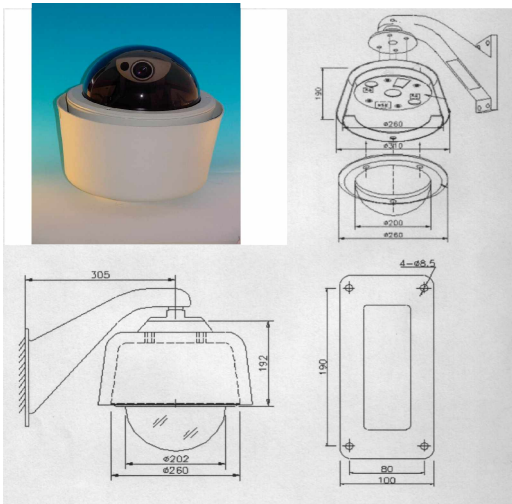

Accessories AXIS 213

Outdoor housings:
Modell ECO IP66

The outdoor housing ECO is completely made of ALUMINIUM, powdercoated. The housing is equipped with heater, fan, camera power supply and camera mounting. It comes completely wired, so you just have to build in the camera with 3 screws. As accessories you can order different mountings for wall, ceiling or polemount.

Part.Nr.: 9100

Accessories:

- **Wallmount** **Part.Nr.:9105**
- **ceiling mount** **Part.Nr.:9101**
- **pole mount** **Part.Nr.:9117**
- **corner mount** **Part.Nr.:9109**
- **self cleaning glass** **Part.Nr.:9115**

Also we offer additional heaters for lower Temp.

Indoorhousing AXIS 213

This housing bases on the ECO outdoormodell. The difference is, that this housing do not have a shunshield, heater and fan. Includet in the set is a mounting for the camera powersupply and the camera. All accessories from the Modell 9100 can be used here also

Part.Nr.:9200