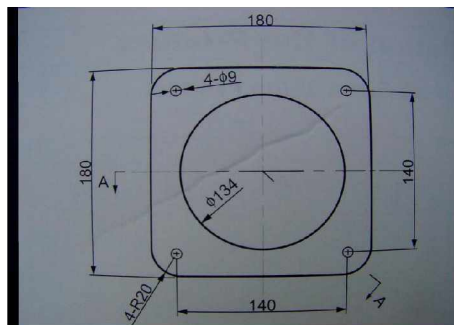

Specification:

Zoom: 36xoptical zoom
Focus: automatic,manual
Min.illumination: Day:1,4Lux, Night 0,01Lux
Pan range: 360 degree continous
Tilt range: "+90/-90 degree
Pan speed: 80 degreee/sec
Tilt speed: 60 degree/sec
Preset Positions: 128
Auto Pan: between 2 preset
IP grade: IP66
operating temp.: "-30 up to +70 degree
Power: AC 24V