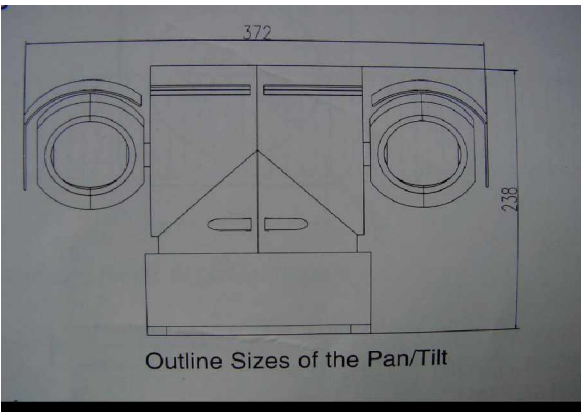

Specification:

Zoom: 36xoptical zoom
Focus: automatic,manual
Min.illumination: Day:1,4Lux, Night 0,01Lux
Pan range: 360 degree continous
Tilt range: "+90/-90 degree
Pan speed: 80 degreee/sec
Tilt speed: 60 degree/sec
Preset Positions: 128
Auto Pan: between 2 preset
IP grade: IP66
operating temp.: "-30 up to +70 degree
Power: AC 24V