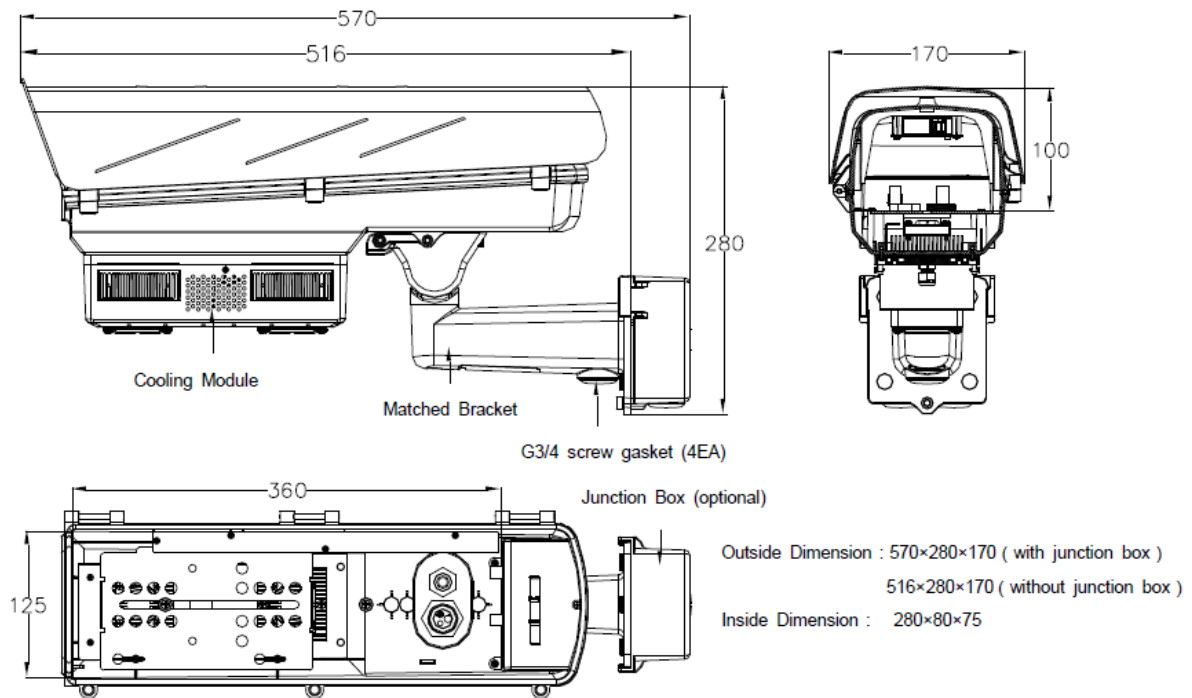

Part Name	Cooling Housing
Main Material	PC with UV protection
In Put	Voltage : 12V DC Power : $\geq 100W$
Out Put	Voltage : 12V DC Power : 12W
Temperature Controlling	Heating Temperature: OFF: $15^{\circ}C \pm 5^{\circ}C$ ON: $0^{\circ}C \pm 5^{\circ}C$ Cooling Temperature: OFF: $30^{\circ}C \pm 5^{\circ}C$ ON: $45^{\circ}C \pm 5^{\circ}C$
Operational Range	Temperature: $-30^{\circ}C \sim +65^{\circ}C$ Humidity: 0~90%
N.W.(KG)	3.1
Use	Indoor / Outdoor use
Internal Dimension (mm)	280 x 80 x 75
External Dimension (mm)	570×280×170 (without inner box); 585×310×200 (with inner box)
Accessory	Expansion Screw(4 EA) 3mm Hex Wrench(1 EA) Rubber Gasket(2 EA) 1/4"-20 Screw (2 EA)
Certification	IP67 CE ROSH

* Drawings

Ordernumber: 898/C/230 for 230VAC version
Ordernumber:898/C/12 for 12VDC version