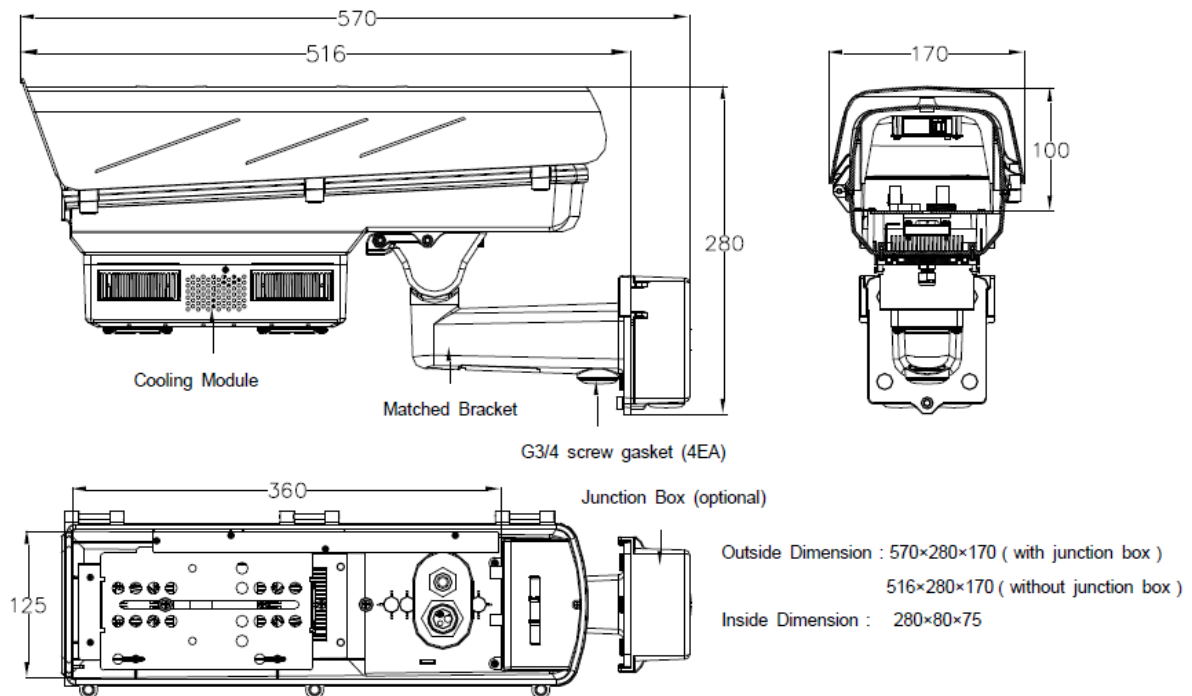

Part Name	Cooling Housing
Main Material	PC with UV protection
In Put	Voltage : 12V DC Power : $\geq 100W$
Out Put	Voltage : 12V DC Power : 12W
Temperature Controlling	Heating Temperature: OFF: $15^{\circ}C \pm 5^{\circ}C$ ON: $0^{\circ}C \pm 5^{\circ}C$ Cooling Temperature: OFF: $30^{\circ}C \pm 5^{\circ}C$ ON: $45^{\circ}C \pm 5^{\circ}C$
Operational Range	Temperature: $-30^{\circ}C \sim +65^{\circ}C$ Humidity: 0~90%
N.W.(KG)	3.1
Use	Indoor / Outdoor use
Internal Dimension (mm)	280 x 80 x 75
External Dimension (mm)	570×280×170 (without inner box); 585×310×200 (with inner box)
Accessory	Expansion Screw(4 EA) 3mm Hex Wrench(1 EA) Rubber Gasket(2 EA) 1/4"-20 Screw (2 EA)
Certification	IP67 CE ROSH

* Drawings

Ordernumber: 898/C/230 for 230VAC version
Ordernumber:898/C/12 for 12VDC version